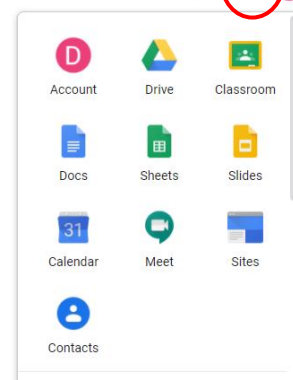

4. Click on your Class

Google Classroom

To do Calendar

If you need to know your child's email or password please contact school.